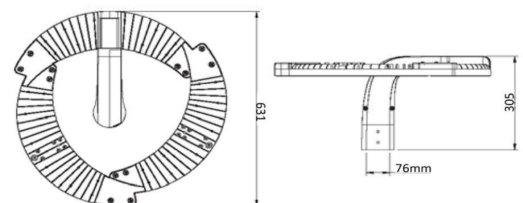

Fixture Dia=631 mm
H=305mm

Frame

Aluminium Die-cast

Color Tempertaure

3000K

Power

60W

Total Luminous Flux

220-240 VAC

Standard Lifetime

L70 minimum at 50,000
burning hours

Dimension diagram

Remarks:-

Address: Plot #7 Saroorpur-Nangla Industrial Area,Ballabgarh-Sohna Road,Faridabad-121005

Email: info@sovitron.com